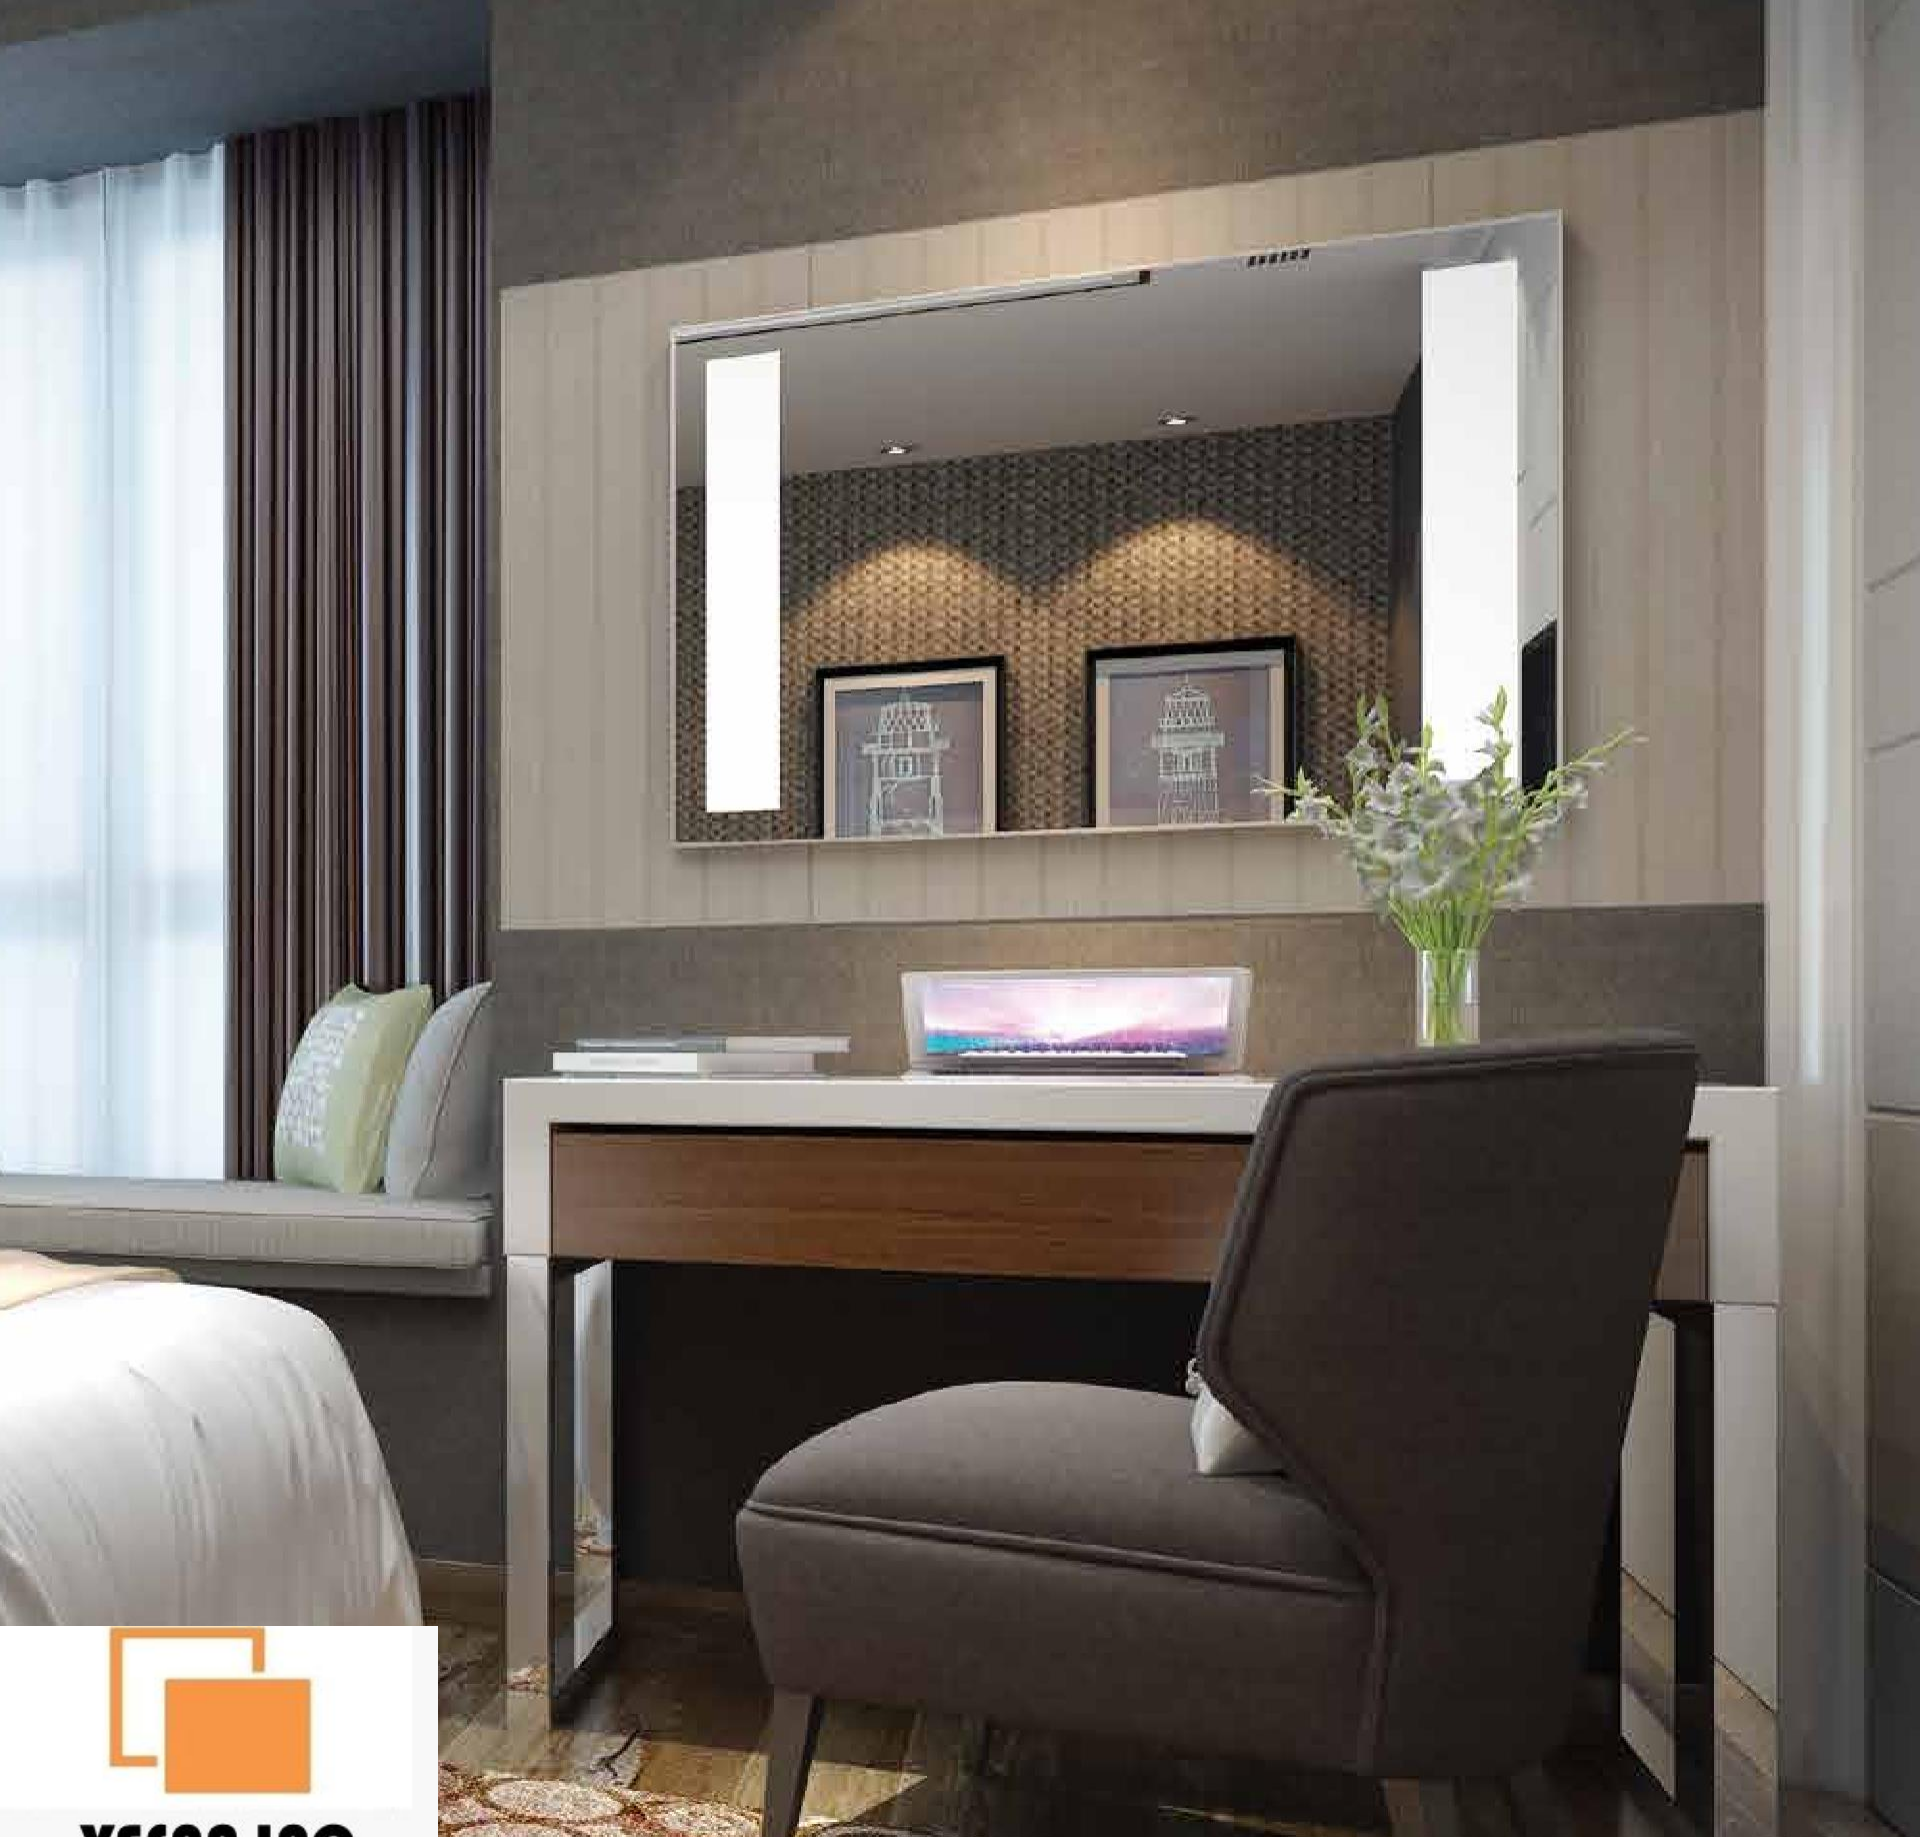

VESNA INC

AN AUTHORISED CHANNEL PARTNER OF SAINT GOBAIN