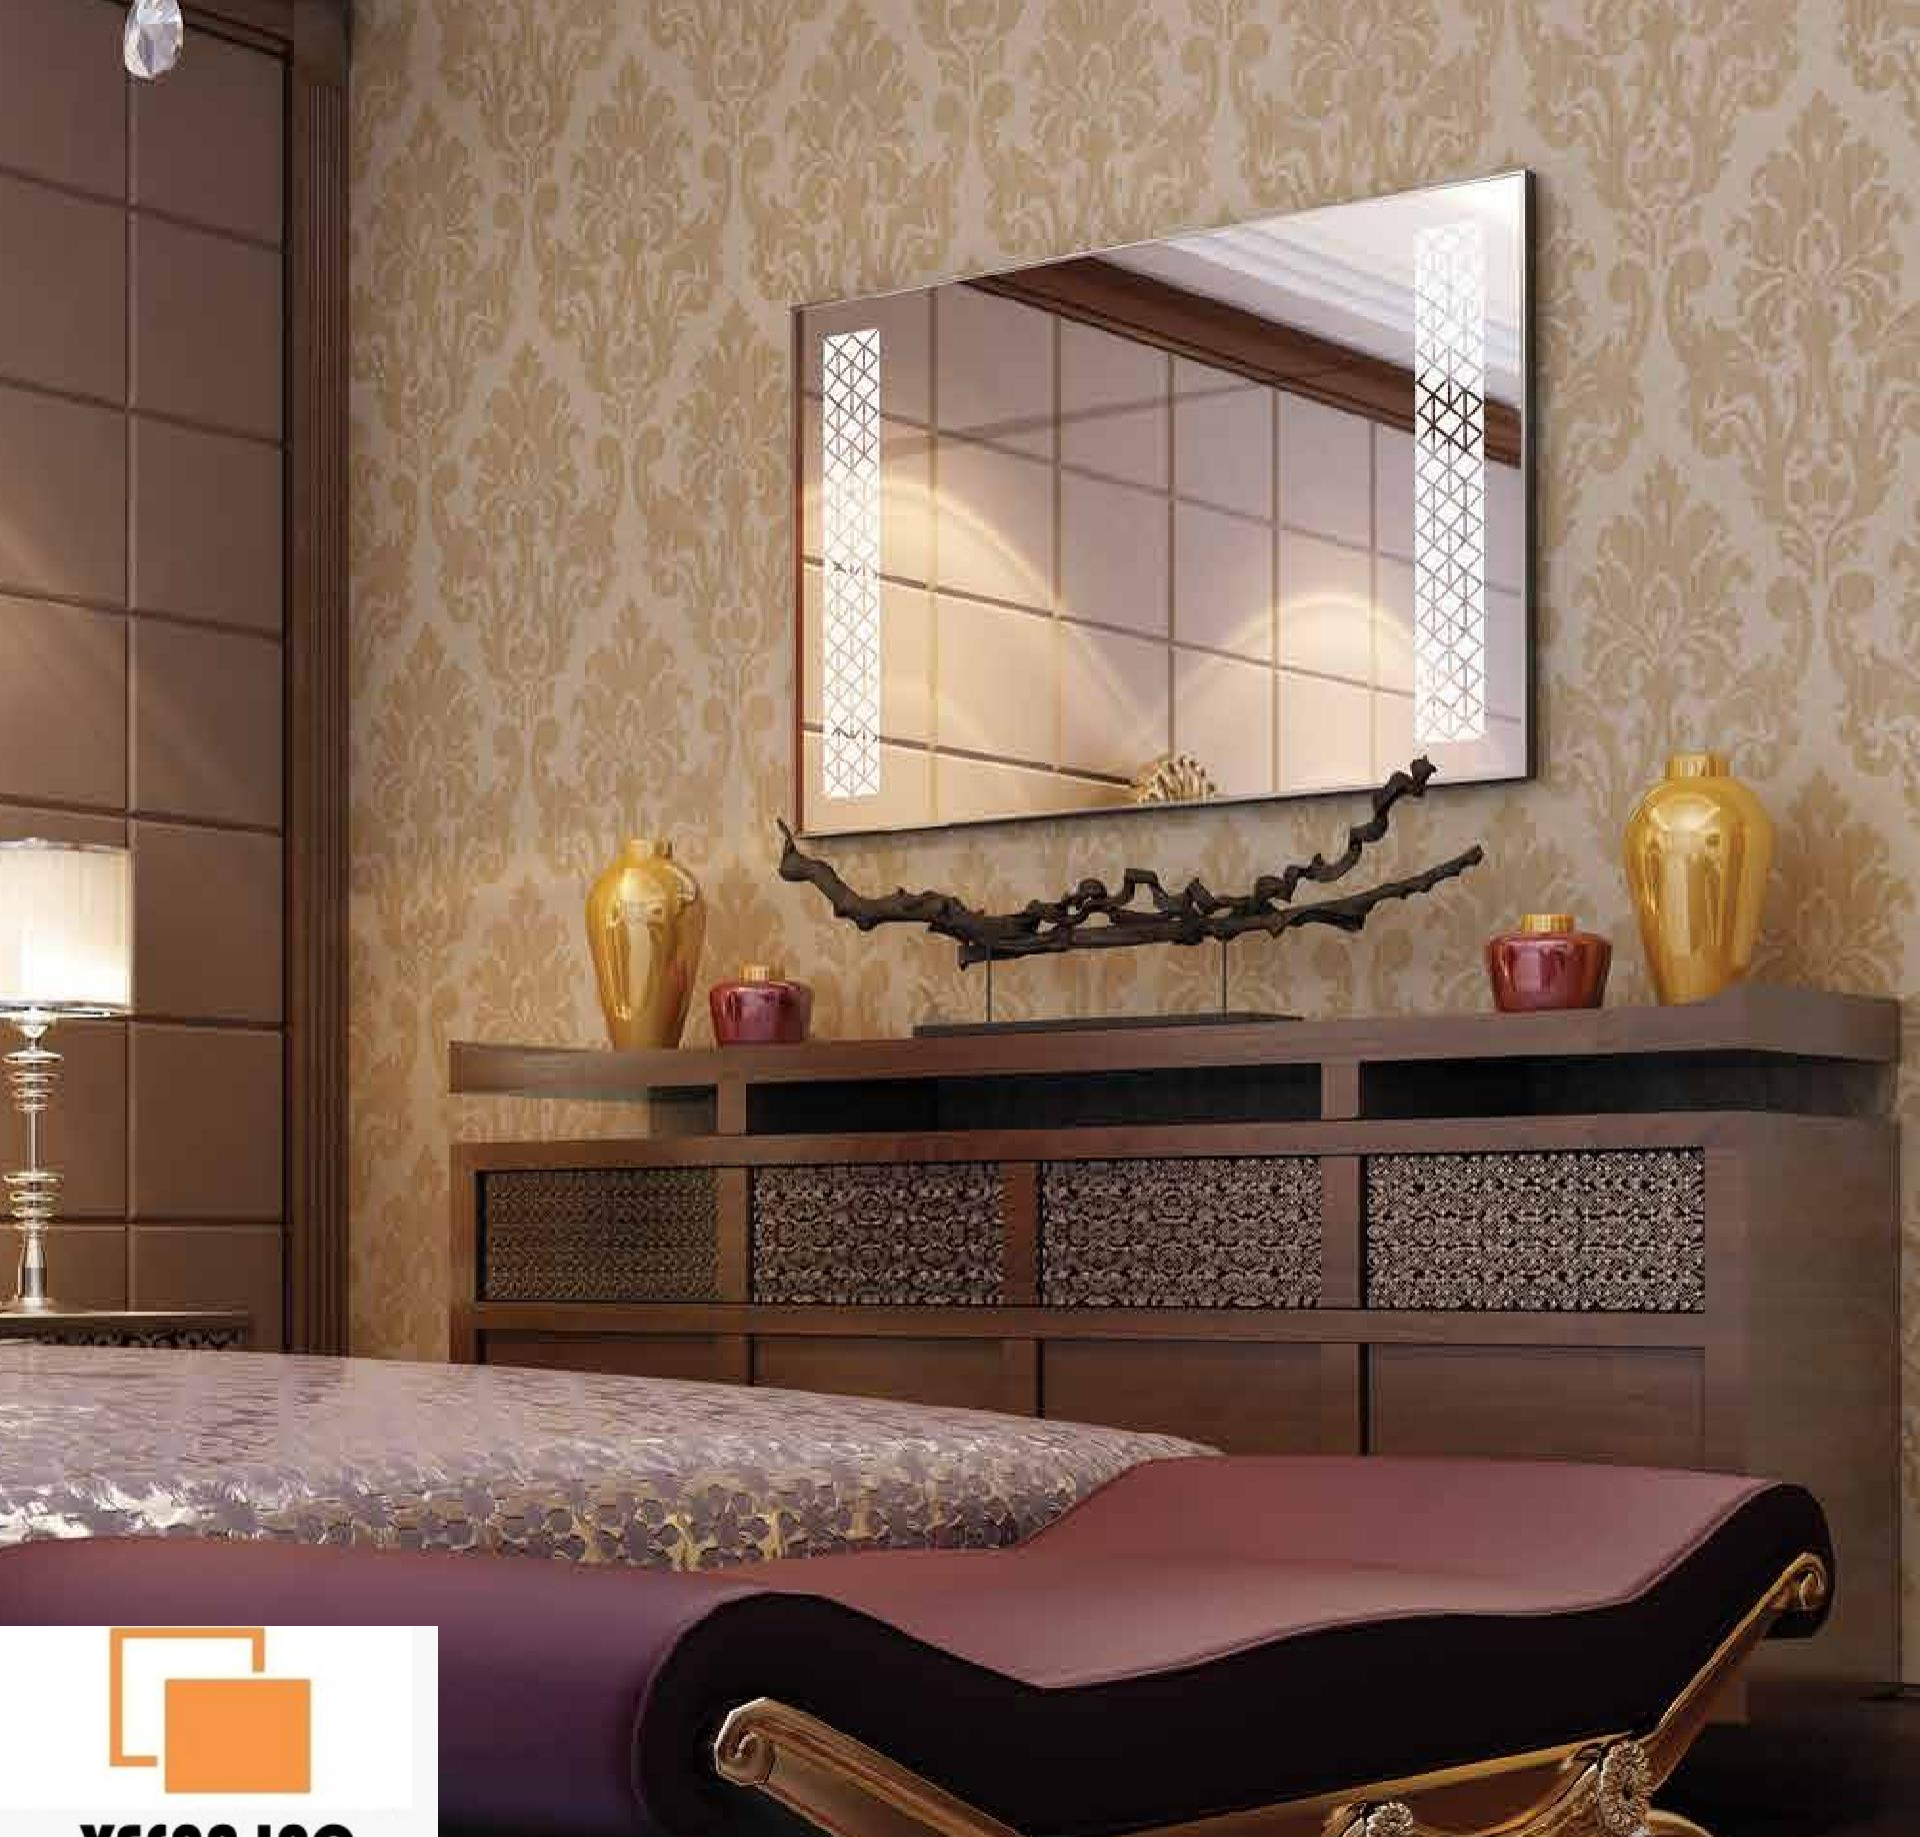

VESNA INC

AN AUTHORISED CHANNEL PARTNER OF SAINT GOBAIN