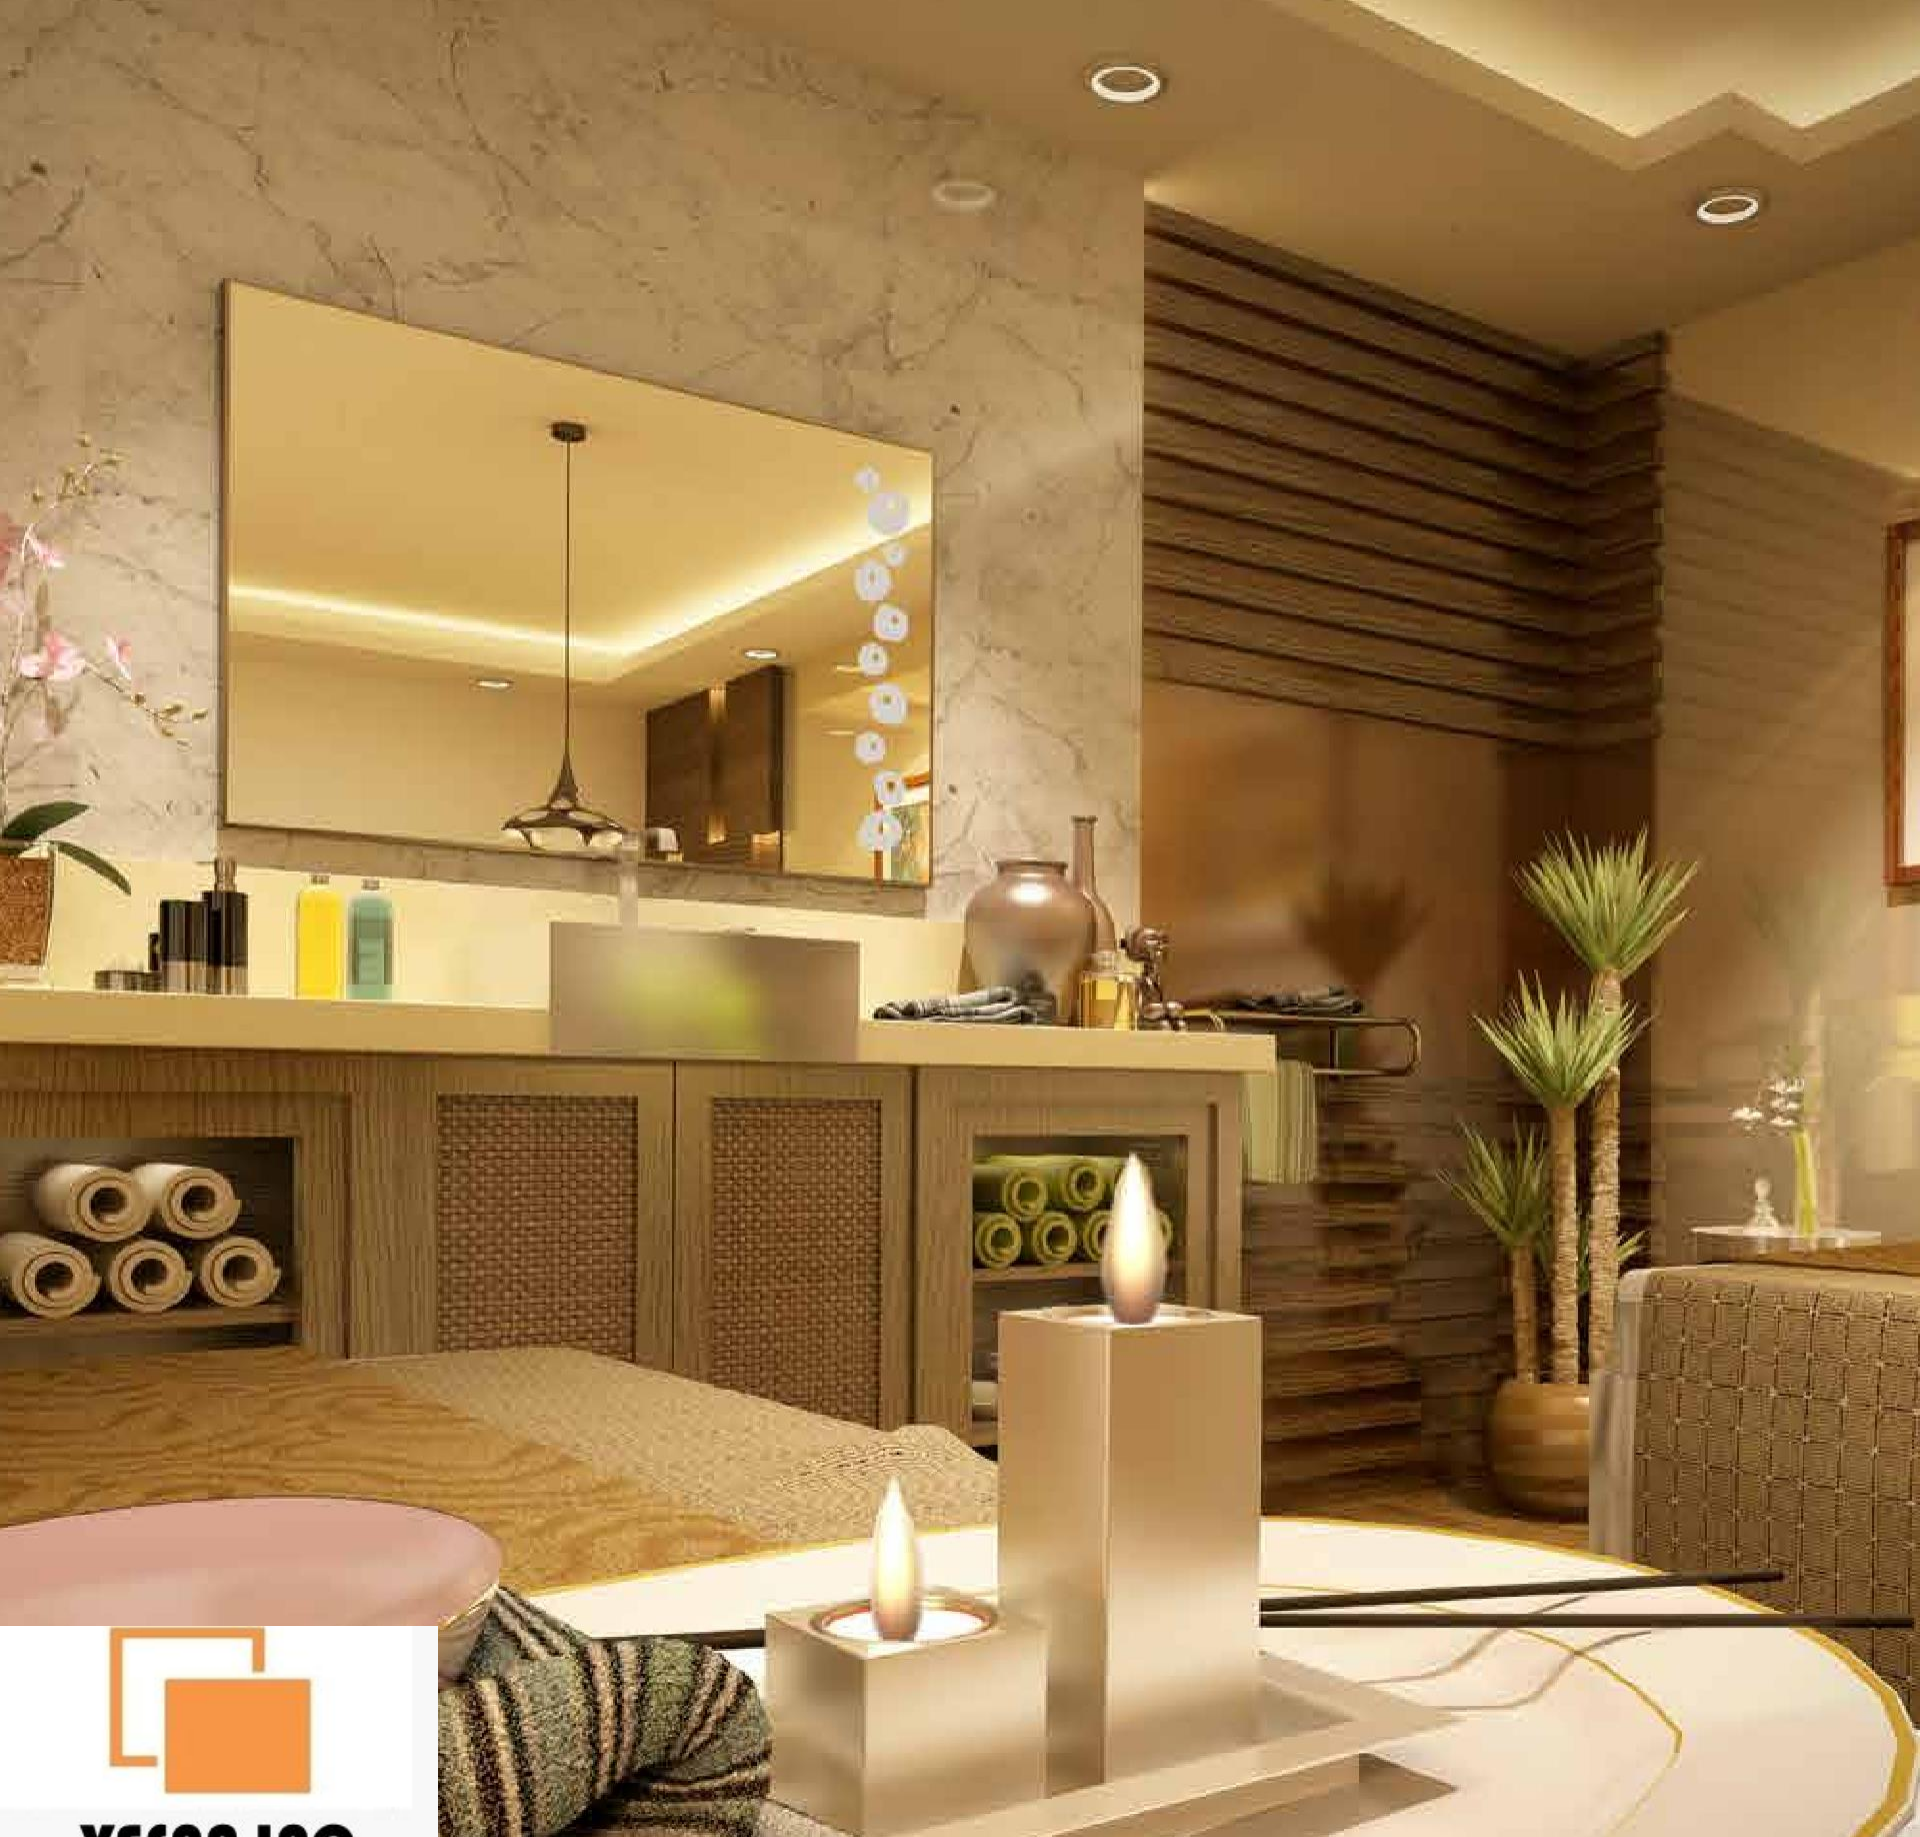

VESNA INC

AN AUTHORISED CHANNEL PARTNER OF SAINT GOBAIN